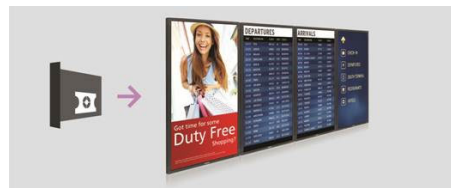

OPS Insert

Turn your display into an all-in-one digital signage solution and create a display network which is connected, intelligent and secure. Open Pluggable Specification (OPS) is an industry standard slot into which you can add an OPS-standardized media player. This cable free solution gives you the ability to install, use or maintain your hardware whenever you need.